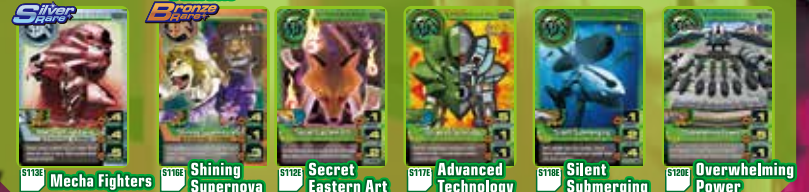

Check the back of the card for a new Evo.5 story!